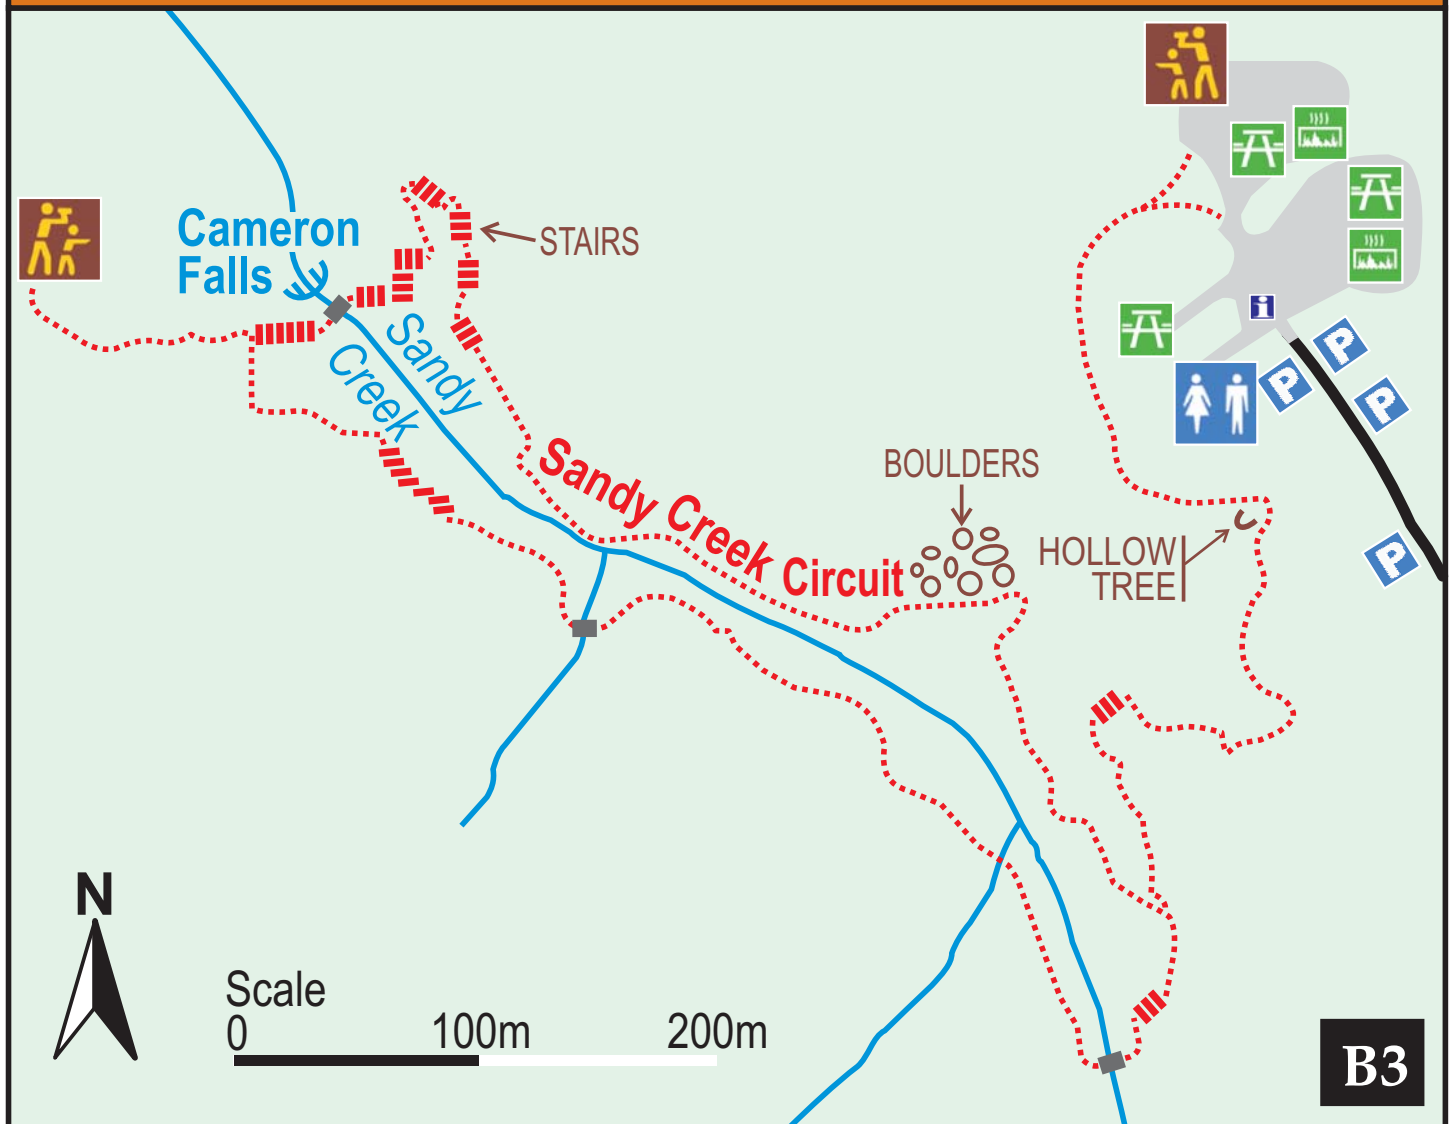

THE KNOLL SECTION

© Discover Tamborine Mountain - Ph: 1300 TAMBORINE (1300 826 267)